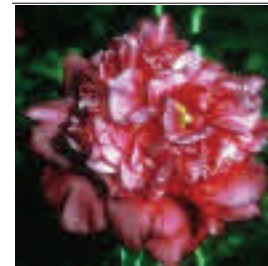

3 gal \$25.00

DREAM QUILT

Variegated single white heavily dappled bright pink. Blooms October to February. Low spreading bushy growth.

3 gal \$25.00

EDNA CAMPBELL VARIEGATED

Brilliant dark red variegated white. Striking! Slow sturdy growth.

3 gal \$25.00

To Order Call: 251.342.0555
Or online: mobilebotanicalgardens.org

SAWADA'S MAHOGANY

Large mahogany-red with purple tints. Reddish new growth. Bizarre flowers!

3 gal \$25.00

SEA FOAM

Large flowers with perfectly arranged petals. Very upright, tall grower.

3 gal \$25.00

SHIRO KINGYO TSUBAKI

Pretty white flowers but the attraction is the large 'fish-tail' leaves. White, single, mid- to late-season. AVAILABLE IN FEB. 2015

3 gal PRICE TBD

TRICOLOR SUPERBA

Large white to pink, striped red. Dense, spreading growth, beautiful foliage. Variegated semi-double, early to midseason.