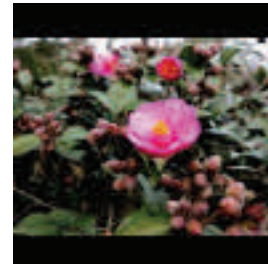

GAY BABY

1978 Australian hybrid. Pink single Tiny Princess hybrid with numerous orchid-pink flowers. Profuse bloom on graceful upright plant. Bright bronze/purple new growth.

3 gal $25.00