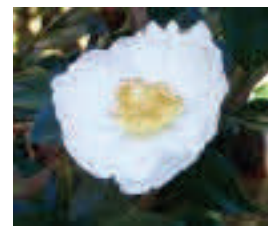

2 gal \$20.00

SADAHARU OH

Variegated. Medium white-edged like Tama no ura. Very fast tree-like habit.

3 gal \$25.00

To Order Call: 251.342.0555
Or online: mobilebotanicalgardens.org

EGAO CURLY

Unique twisting and turning growth! Large peony-form pink flowers. Great for containers.

3 gal \$25.00

GAY BABY

1978 Australian hybrid. Pink single Tiny Princess hybrid with numerous orchid-pink flowers. Profuse bloom on graceful upright plant. Bright bronze/purple new growth.

3 gal \$25.00

GREEN'S BLUES

2008 Peer Award Winner! Growth and bloom as per Shi-Shi. Blooms are uniquely rosy-purple with blue tints. Low, hardy and pretty.

3 gal \$25.00

GULF GLORY

"Forgotten" Sawada cultivar. We rate as one of the best pure white flowers. Vigorous and upright.